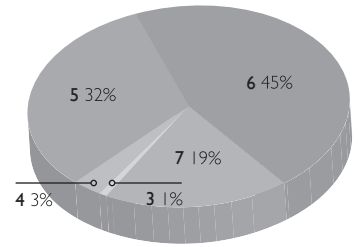

## – TWO YEAR COURSE

The Average Total Point Score per student was 36. This represents 2 A\*s and 2 A's at GCE A2 level.

Subject	Total Students	7		6		5		4		3		Avg. Point Score	World Avg. Point Score
			%		%		%		%		%		
ENGLISH – Higher	27	0	0	10	37	16	59	1	4	0	0	5.33	4.69
ENGLISH – Standard	18	2	11	7	39	9	50	0	0	0	0	5.61	5.04
FRENCH AB INITIO – Standard	15	3	20	6	40	6	40	0	0	0	0	5.80	4.99
FRENCH – Standard	9	1	11	3	33	5	56	0	0	0	0	5.56	4.84
GERMAN AB INITIO – Standard	7	2	29	4	57	1	14	0	0	0	0	6.14	4.80
LATIN – Standard	4	3	75	1	25	0	0	0	0	0	0	6.75	4.58
SPANISH AB INITIO – Standard	10	0	0	4	40	5	50	1	10	0	0	5.30	5.19
ECONOMICS – Higher	6	3	50	1	17	2	33	0	0	0	0	6.17	5.17
ENVIRONMENTAL SYSTEMS – Standard	10	1	10	2	20	7	70	0	0	0	0	5.40	4.13
GEOGRAPHY – Higher	8	1	13	7	88	0	0	0	0	0	0	6.13	5.10
GEOGRAPHY – Standard	1	1	100	0	0	0	0	0	0	0	0	7.00	4.53
HISTORY – Higher	16	1	6	9	56	5	31	1	6	0	0	5.63	4.67
HISTORY – Standard	2	0	0	2	100	0	0	0	0	0	0	6.00	4.60
PHILOSOPHY – Higher	9	1	11	8	89	0	0	0	0	0	0	6.11	4.72
PHILOSOPHY – Standard	1	0	0	1	100	0	0	0	0	0	0	6.00	4.67
PSYCHOLOGY – Higher	13	3	23	7	54	2	15	1	8	0	0	5.92	4.57
SOCIAL & CULTURAL ANTHROPOLOGY – Higher	7	4	57	0	0	3	43	0	0	0	0	6.14	4.96
SOCIAL & CULTURAL ANTHROPOLOGY – Standard	2	0	0	2	100	0	0	0	0	0	0	6.00	4.59
BIOLOGY – Higher	23	8	35	10	43	5	22	0	0	0	0	6.13	4.39
BIOLOGY – Standard	9	1	11	6	67	2	22	0	0	0	0	5.89	4.29
CHEMISTRY – Higher	14	1	7	5	36	5	36	1	7	2	14	5.14	4.58
CHEMISTRY – Standard	4	0	0	2	50	2	50	0	0	0	0	5.50	4.13